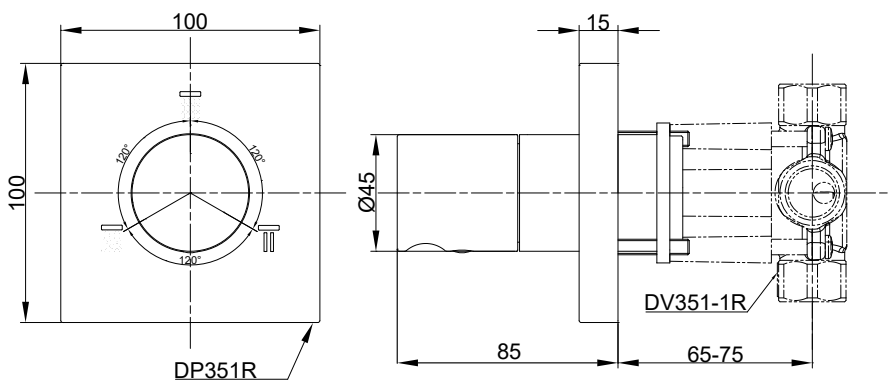

Features

- Sleek and Meticulous Design
- Smooth Operation with easy push button switch type

**S**pecifications

Finish : Nickel Chrome
Size : 100W x 85D x 100H mm

DP351R / DV351-1R

**P**arts description

- **DP351R / DV351-1R**
3 Way Diverter